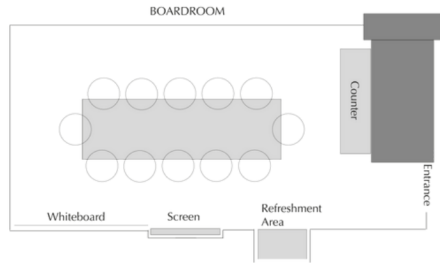

BOARDROOM

With Shenton Way, Raffles Place, and Marina Bay within reach, the property's strategic location at Downtown makes the Boardroom a convenient venue for business meetings.

Floor-to-ceiling windows overlook the city's iconic skyline and provide ample natural lighting for productive and engaging work sessions. Sitting up to 12 persons comfortably, Boardroom provides modern amenities, high-speed wireless internet, audio-visual equipment and a glass whiteboard.

Watch Space

GATHER

Located on the expansive outdoor deck with views overlooking the infinity pool and city skyline, Gather hosts both corporate and social events comfortably for up to 70 persons.

Equipped with an outdoor culinary-grade barbecue pit, guests can host social functions along the alfresco space at the pool deck and/or within the indoor comforts of the space. On-site chef services and canapés prepared by Collective are also available to enhance event experiences.

Venue	Dimensions (M x M)	Area (Sqm)	Ceiling (M)	Theater (Guests)	Classroom (Guests)	Cocktail (Guests)	U-Shape (Guests)	Cluster (Guests)	Boardroom (Guests)
COLLECTIVE	13 x 9.5	145	2.8	70	40	100	24	50	20
BAR	7.7 x 3.7	36	2.4	-	-	17	-	-	-
BOARDROOM	7.3 x 4	31	2.4	-	-	-	-	-	12
GATHER	9.9 x 7.8	65	3	36	20	60	20	40	14