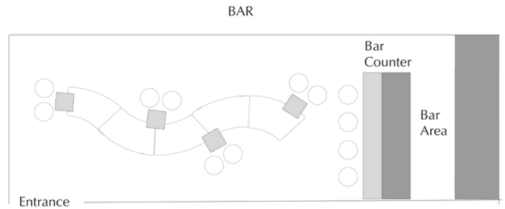

BOARDROOM

With Shenton Way, Raffles Place, and Marina Bay within reach, the property's strategic location at Downtown makes the Boardroom a convenient venue for business meetings.

Floor-to-ceiling windows overlook the city's iconic skyline and provide ample natural lighting for productive and engaging work sessions. Sitting up to 12 persons comfortably, Boardroom provides modern amenities, high-speed wireless internet, audio-visual equipment and a glass whiteboard.

Watch Space

GATHER

Located on the expansive outdoor deck with views overlooking the infinity pool and city skyline, Gather hosts both corporate and social events comfortably for up to 70 persons.

Equipped with an outdoor culinary-grade barbecue pit, guests can host social functions along the alfresco space at the pool deck and/or within the indoor comforts of the space. On-site chef services and canapés prepared by Collective are also available to enhance event experiences.

MEETINGS & EVENTS

COLLECTIVE

BAR

Our dining destination offers a diverse selection of international and local cuisine, complemented by healthy and planet-friendly options from our OMNI menu.

Sumptuous breakfast buffet is available daily, while modern international cuisine is served for lunch and dinner. With a seating capacity of up to 74 persons, the space is also ideal to host large groups for social or business gatherings.

Venue	Dimensions (M x M)	Area (Sqm)	Ceiling (M)	Theater (Guests)	Classroom (Guests)	Cocktail (Guests)	U-Shape (Guests)	Cluster (Guests)	Boardroom (Guests)
COLLECTIVE	13 x 9.5	145	2.8	70	40	100	24	50	20
BAR	7.7 x 3.7	36	2.4	-	-	17	-	-	-
BOARDROOM	7.3 x 4	31	2.4	-	-	-	-	-	12
GATHER	9.9 x 7.8	65	3	36	20	60	20	40	14