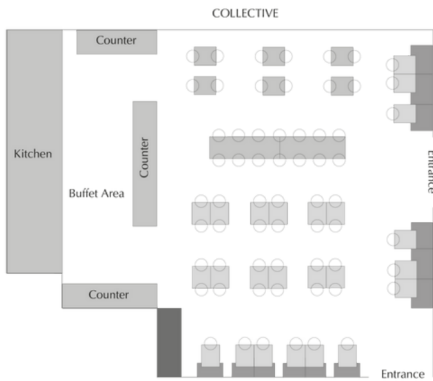

BOARDROOM

With Shenton Way, Raffles Place, and Marina Bay within reach, the property's strategic location at Downtown makes the Boardroom a convenient venue for business meetings.

Floor-to-ceiling windows overlook the city's iconic skyline and provide ample natural lighting for productive and engaging work sessions. Sitting up to 12 persons comfortably, Boardroom provides modern amenities, high-speed wireless internet, audio-visual equipment and a glass whiteboard.

Watch Space

GATHER

Located on the expansive outdoor deck with views overlooking the infinity pool and city skyline, Gather hosts both corporate and social events comfortably for up to 70 persons.

Equipped with an outdoor culinary-grade barbecue pit, guests can host social functions along the alfresco space at the pool deck and/or within the indoor comforts of the space. On-site chef services and canapés prepared by Collective are also available to enhance event experiences.

MEETINGS & EVENTS

COLLECTIVE

BAR

Our dining destination offers a diverse selection of international and local cuisine, complemented by healthy and planet-friendly options from our OMNI menu.

Sumptuous breakfast buffet is available daily, while modern international cuisine is served for lunch and dinner. With a seating capacity of up to 74 persons, the space is also ideal to host large groups for social or business gatherings.

Venue	Dimensions (M x M)	Area (Sqm)	Ceiling (M)	Theater (Guests)	Classroom (Guests)	Cocktail (Guests)	U-Shape (Guests)	Cluster (Guests)	Boardroom (Guests)
COLLECTIVE	13 x 9.5	145	2.8	70	40	100	24	50	20
BAR	7.7 x 3.7	36	2.4	-	-	17	-	-	-
BOARDROOM	7.3 x 4	31	2.4	-	-	-	-	-	12
GATHER	9.9 x 7.8	65	3	36	20	60	20	40	14