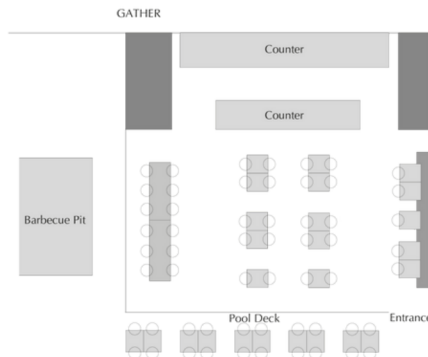

BOARDROOM

With Shenton Way, Raffles Place, and Marina Bay within reach, the property's strategic location at Downtown makes the Boardroom a convenient venue for business meetings.

Floor-to-ceiling windows overlook the city's iconic skyline and provide ample natural lighting for productive and engaging work sessions. Sitting up to 12 persons comfortably, Boardroom provides modern amenities, high-speed wireless internet, audio-visual equipment and a glass whiteboard.

Watch Space

GATHER

Located on the expansive outdoor deck with views overlooking the infinity pool and city skyline, Gather hosts both corporate and social events comfortably for up to 70 persons.

Equipped with an outdoor culinary-grade barbecue pit, guests can host social functions along the alfresco space at the pool deck and/or within the indoor comforts of the space. On-site chef services and canapés prepared by Collective are also available to enhance event experiences.

MEETINGS & EVENTS

COLLECTIVE

BAR

Our dining destination offers a diverse selection of international and local cuisine, complemented by healthy and planet-friendly options from our OMNI menu.

Sumptuous breakfast buffet is available daily, while modern international cuisine is served for lunch and dinner. With a seating capacity of up to 74 persons, the space is also ideal to host large groups for social or business gatherings.

Venue	Dimensions (M x M)	Area (Sqm)	Ceiling (M)	Theater (Guests)	Classroom (Guests)	Cocktail (Guests)	U-Shape (Guests)	Cluster (Guests)	Boardroom (Guests)
COLLECTIVE	13 x 9.5	145	2.8	70	40	100	24	50	20
BAR	7.7 x 3.7	36	2.4	-	-	17	-	-	-
BOARDROOM	7.3 x 4	31	2.4	-	-	-	-	-	12
GATHER	9.9 x 7.8	65	3	36	20	60	20	40	14